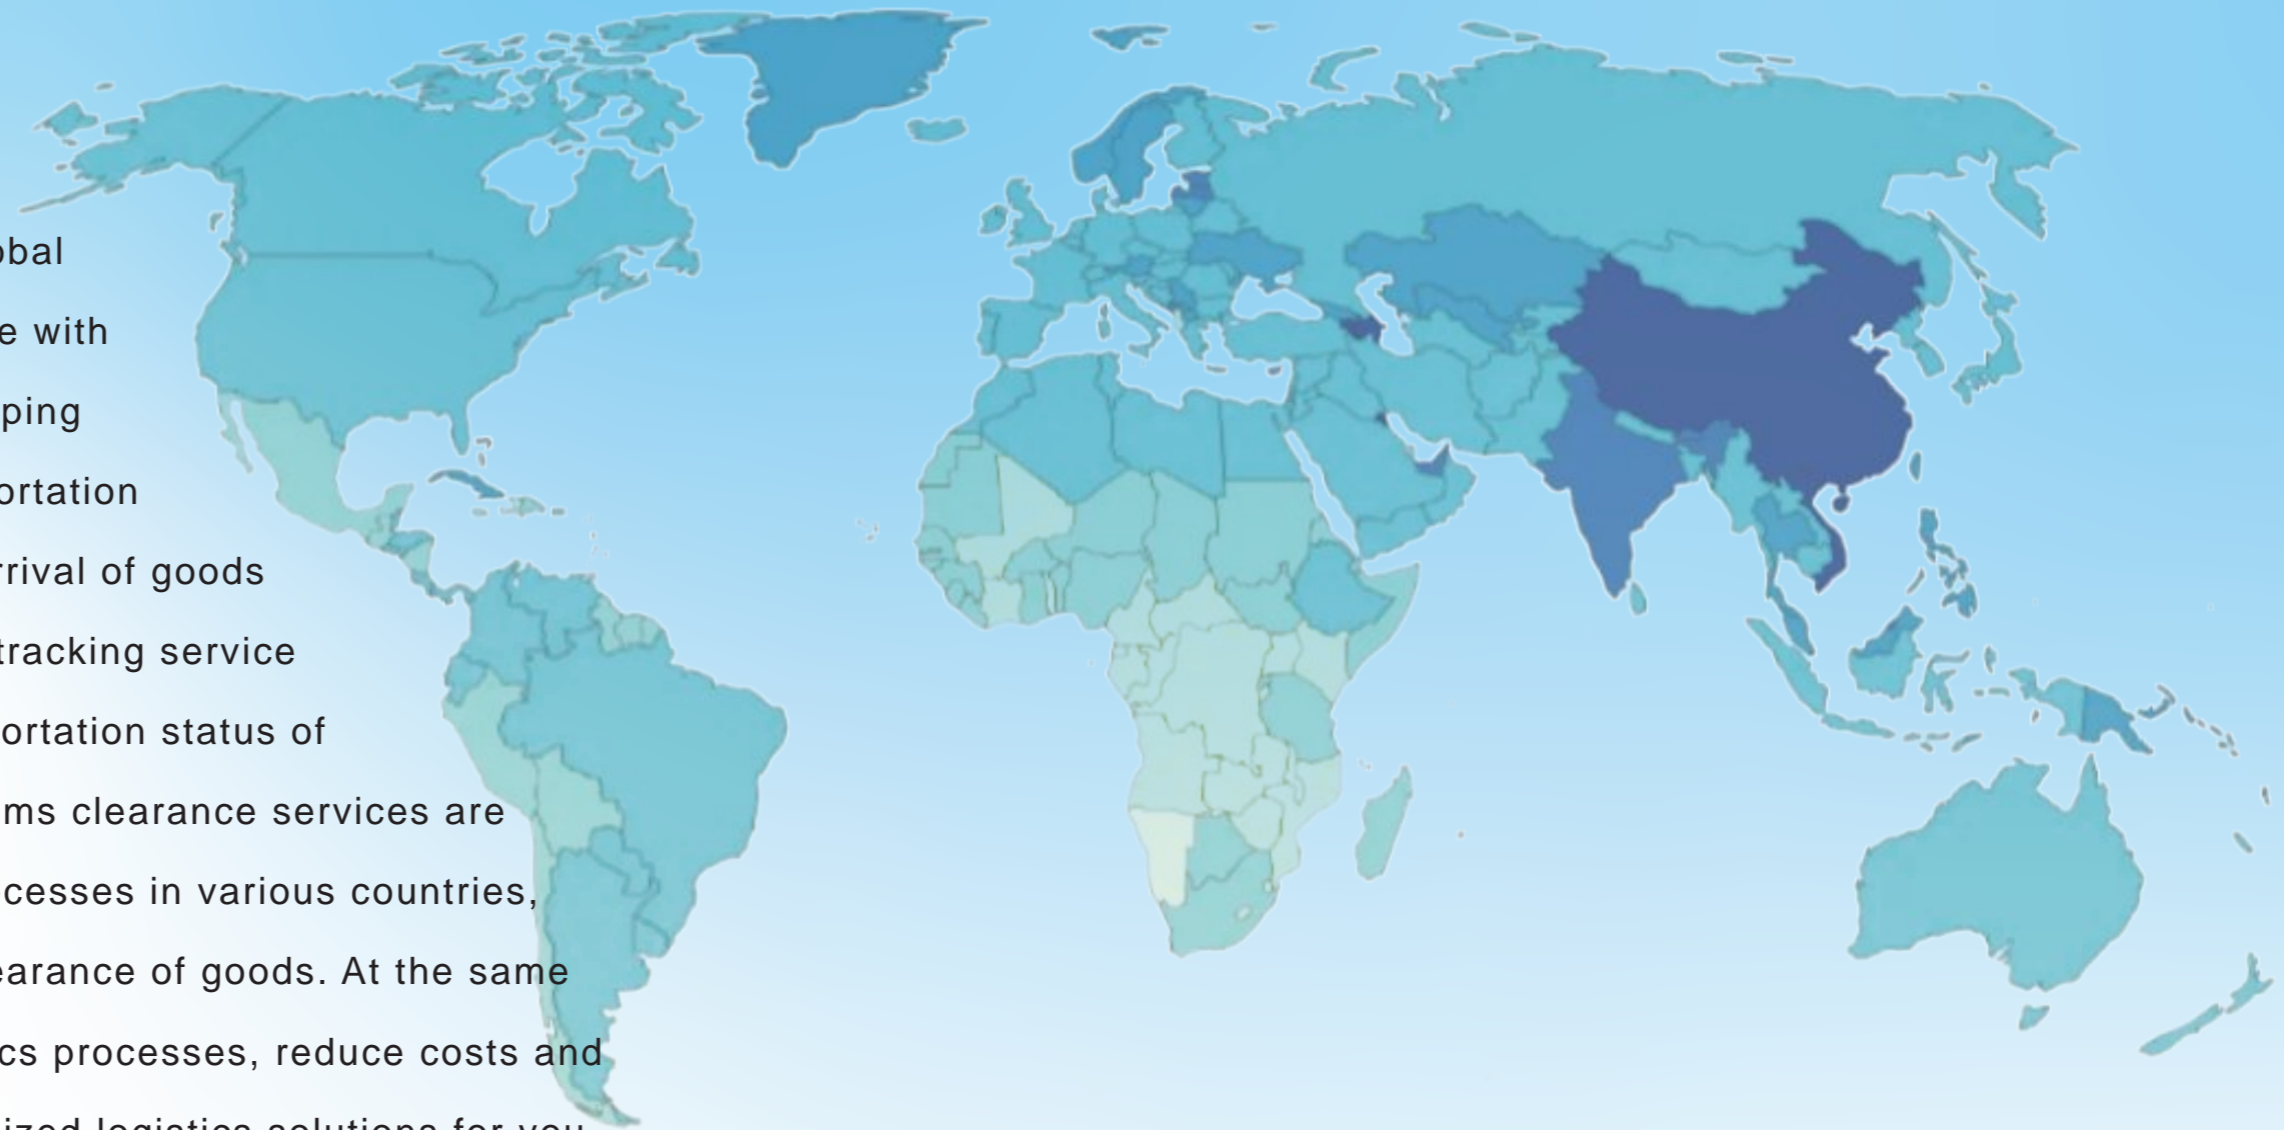

# LOGISTICS

---

Our logistics services have a wide global transportation network and collaborate with multiple well-known international shipping companies, railways, and land transportation suppliers to ensure timely and safe arrival of goods at their destination. The full logistics tracking service allows you to keep track of the transportation status of goods at any time. Professional customs clearance services are familiar with customs policies and processes in various countries, helping to ensure smooth customs clearance of goods. At the same time, we continuously optimize logistics processes, reduce costs and improve efficiency, and develop optimized logistics solutions for you.